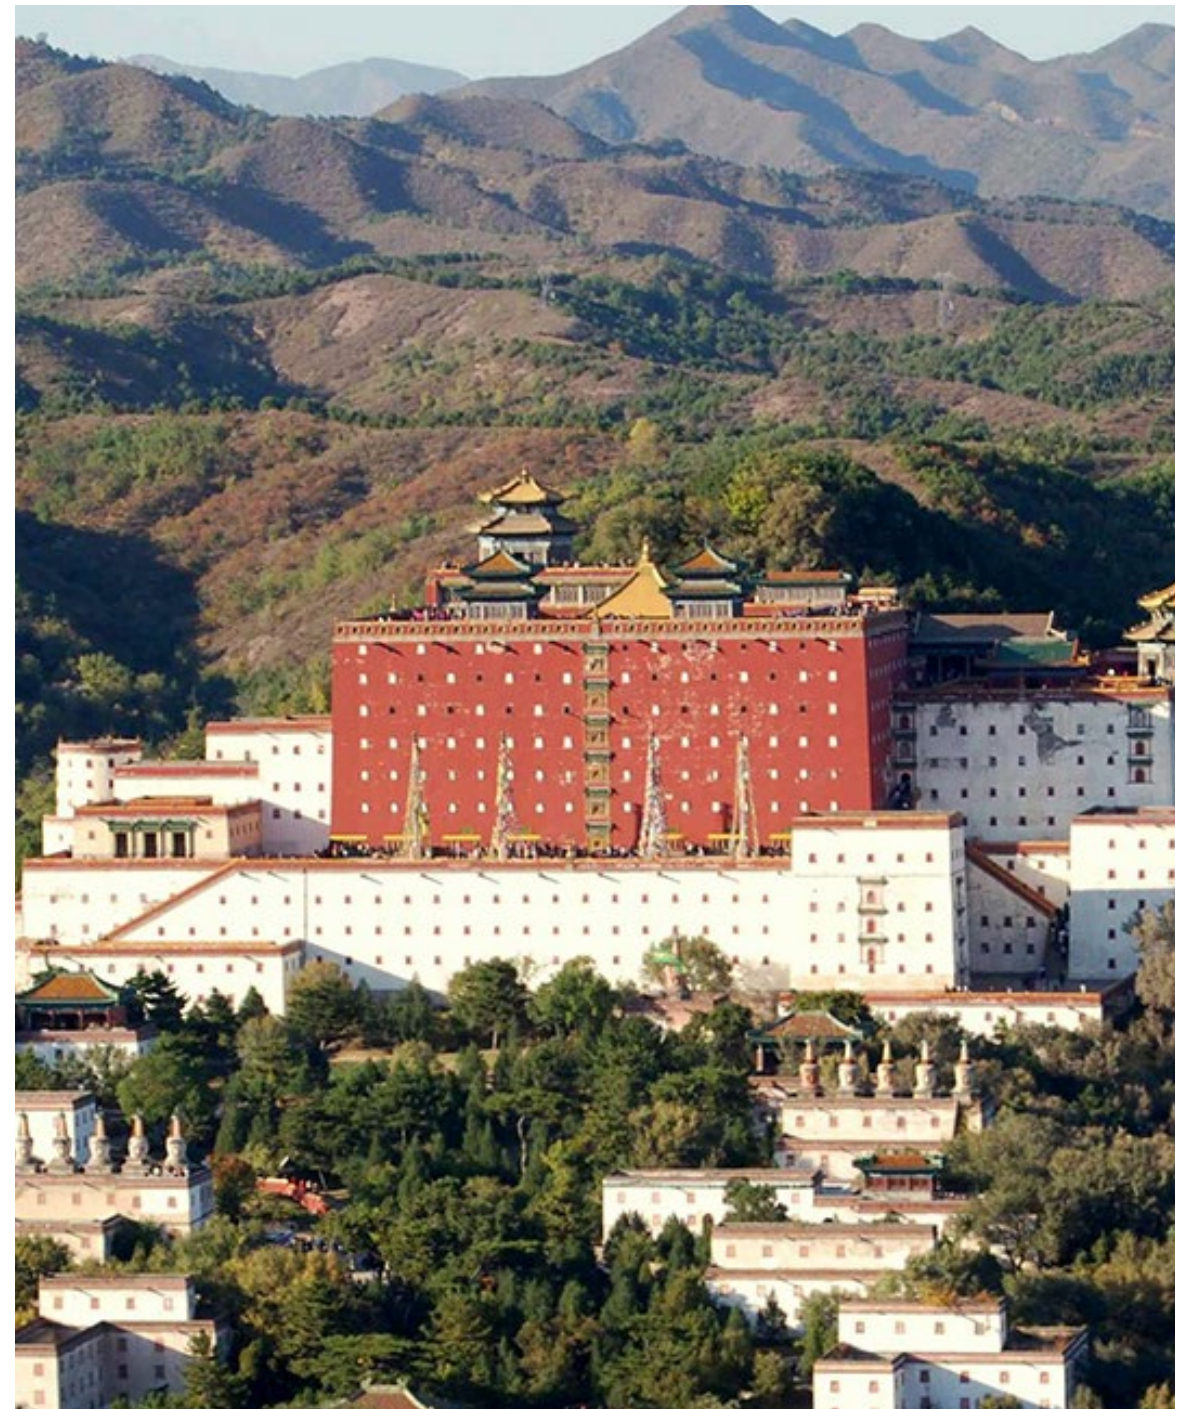

# About the High School

- Founded in 1998
- Approximately 2,000 students
- Located in Chengde City Centre
- Chinese Junior High School
- Total Chinese language immersion, limited English on Campus.
- Students with no previous Chinese knowledge are also welcome to apply.